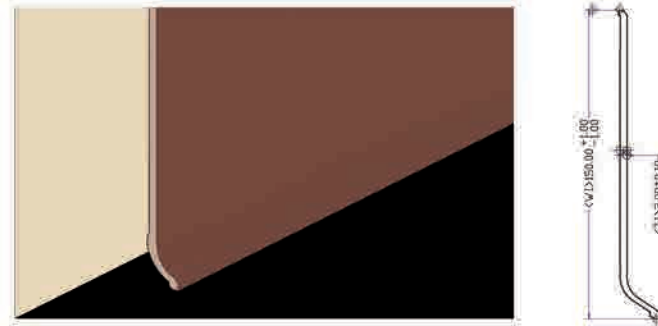

PVC Cove Base Skirting

Size
150 mm.

Thickness
2.0 mm.*

Size	Thickness	Price per meter
150 mm.	2.0 mm.*	48.00 Baht.

*MADE TO ORDER
Estimate Timing - 4 weeks