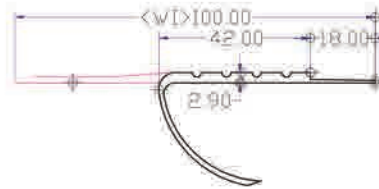

PVC Stair Nosing