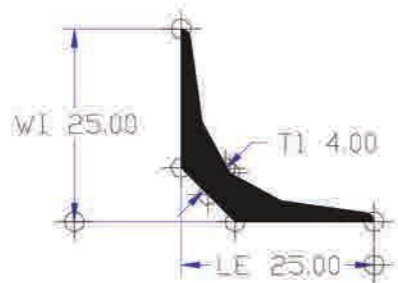

PVC Capping Strip

Size H : 23.5 mm.	Price per meter 56.00 Baht

Selling unit : 2.00 x 20 pcs per box

PVC Cove Former

Size R: 25 x 25 mm	Price per meter 60.00 Baht

Selling unit : 2.00 x 20 pcs per box

SIMPLE BUT CHIC

Easy installation for the accessories.
The design is fit well on site.